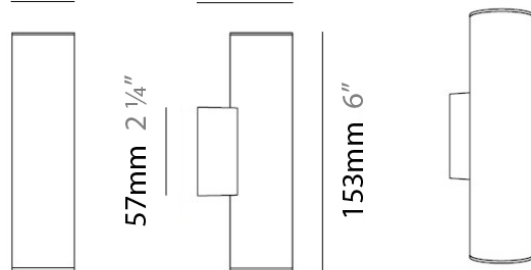

PHYSICAL

Shape: Cylinder
 Diameter (mm): 108
 Diameter (in): 4 1/4
 Length (mm): 40
 Length (in): 1 9/16
 Height (mm): 103
 Height (in): 4 1/16
 Extension (mm): 61
 Extension (in): 2 3/8
 Light Distribution: Uplight
 Weight (kg): 1.4
 Weight (lbs): 3
 Fixture Finish: Chrome
 Fixture Material: Metal

GENERAL

Series: Tub LED
 Brand: Milan
 Division: Design
 Mounting Type: Surface
 Mounting Location: Wall
 Subcategory: Up/Down Light

PHYSICAL

Shape: Cylinder
 Diameter (mm): 108
 Diameter (in): 4 1/4
 Length (mm): 40
 Length (in): 1 9/16
 Height (mm): 153
 Height (in): 6
 Extension (mm): 61
 Extension (in): 2 3/8
 Light Distribution: Direct / Indirect
 Weight (kg): 1.4
 Weight (lbs): 3
 Fixture Finish: WHI
 Fixture Material: Metal

OPTICAL

RATINGS AND CERTIFICATIONS

Certified By: CSA Certified to UL and CSA Standards
 IP rating: IP20

Ø108mm 4 1/4"

J-Box cover plate Included

40mm 1 9/16" 61mm 2 3/8"

PROJECT	
TYPE	
NOTES	
QUANTITY	
DATE	

TUB LED SURFACE

D93203

GENERAL

Series: Tub LED
 Brand: Milan
 Division: Design
 Mounting Type: Surface
 Mounting Location: Wall
 Subcategory: Spots

PHYSICAL

Diameter (mm): 40
 Diameter (in): 1 ⁹/₁₆
 Length (mm): 70
 Length (in): 2 ³/₄
 Height (mm): 100
 Height (in): 3 ¹⁵/₁₆
 Extension (mm): 120
 Extension (in): 4 ³/₄