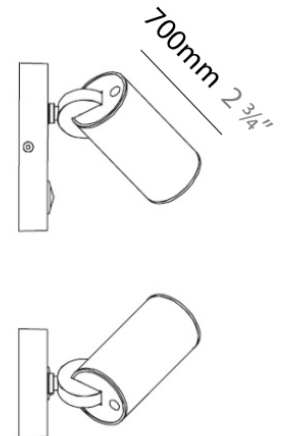

PROJECT	
TYPE	
NOTES	
QUANTITY	
DATE	

TUB LED SURFACE

D93203

GENERAL

Series: Tub LED
Brand: Milan
Division: Design
Mounting Type: Surface
Mounting Location: Wall
Subcategory: Spots

PHYSICAL

Diameter (mm): 40
Diameter (in): 1 ⁹/₁₆
Length (mm): 70
Length (in): 2 ³/₄
Height (mm): 100
Height (in): 3 ¹⁵/₁₆
Extension (mm): 120
Extension (in): 4 ³/₄

ELECTRICAL

Lamp Type: LED
Max. Wattage Per Lamp (W): 4
Dimming: Electronic Low Voltage Dimming
Driver Included: No
Lamp Voltage (V): 120

LED

Number of LEDs: 1
Color Temperature (°K): 2700
Nominal Lumen (lm): 300
CRI: >80 CRI

OPTICAL

RATINGS AND CERTIFICATIONS

Certified By: Certified for North American Standards
IP rating: IP20